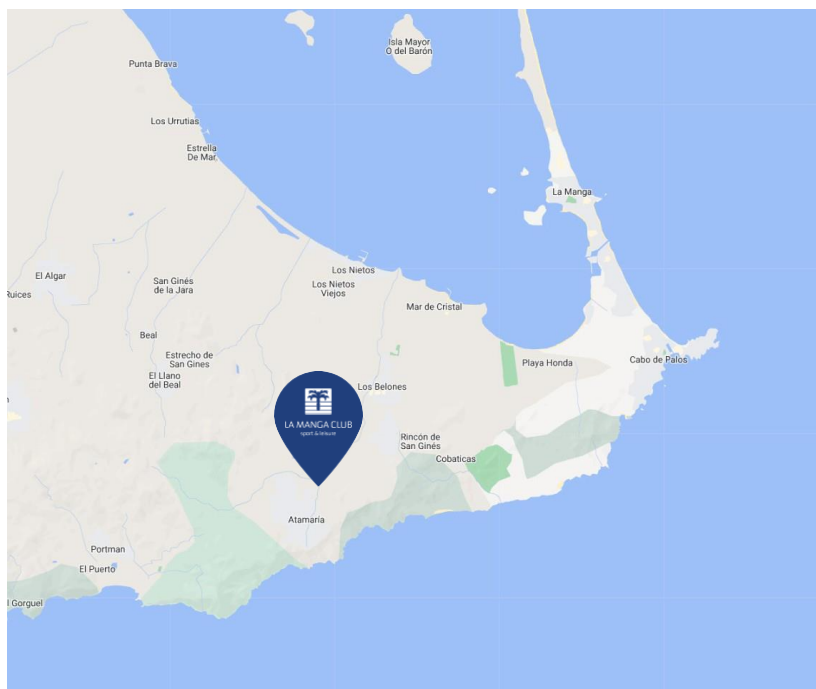

VISITOR INFORMATION

- Language Spanish
- Currency Euro (EUR)
- Climate: warm and winterless
- Electricity 220 volts / 50 cycles
- Visas: Please refer to your local travel consultant prior to travel everywhere